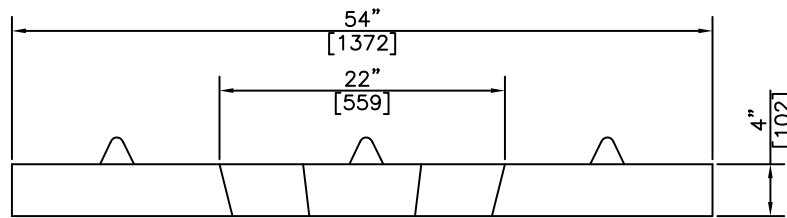

ISOMETRIC

SECTION

NOTES:

- 1) 25 MPa @ 28 DAYS
- 2) ALSO AVAILABLE AS SOLID 414S

REVISED: FEB 11 2005

 KON KAST products (2005) Ltd. "Committed To Quality And Service"	3440 UNIVERSITY WAY KELOWNA B.C. V1V 1V9 PH: (250)765-1423 FX: (250)765-0820	BY: PKR	48" (1219) I.D. WELL RING LID c/w 22" PLUG	ITEM NO.
		DATE: FEB 10 05		414P
		SCALE: NTS		