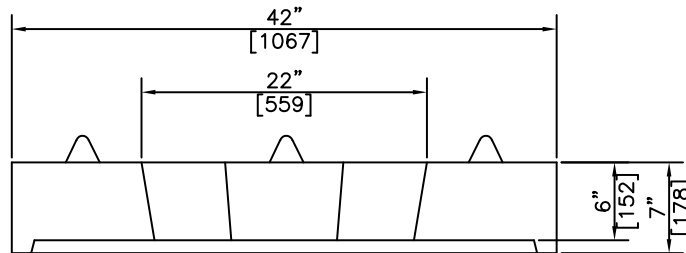

3/16" G.A.C.
LIFTING CABLES

ISOMETRIC

SECTION

NOTES:

- 1) 25 MPa @ 28 DAYS
- 2) ALSO AVAILABLE AS SOLID 413S

REVISED: FEB 10 2005

| | | | | |
|--|---|-----------------|---|--------------------|
|  <p>KON KAST products (2005) Ltd. "Committed To Quality And Service"</p> | <p>3440 UNIVERSITY WAY KELOWNA B.C. V1V 1V9 PH: (250)765-1423 FX: (250)765-0820</p> | BY: PKR | <p>36" (914) I.D. WELL RING LID c/w 22" PLUG</p> | ITEM NO. |
| | | DATE: FEB 10 05 | | <p>413P</p> |
| | | SCALE: NTS | | |