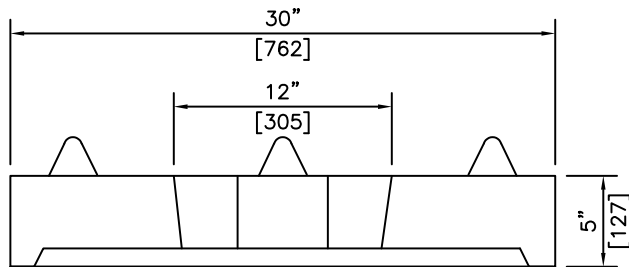

ISOMETRIC

SECTION

NOTES:

- 1) 27.6 MPa @ 28 DAYS
- 2) ALSO AVAILABLE IN SOLID 411S

REVISED: FEB 10 2005

 <p>KON KAST products Ltd. "Committed To Quality And Service"</p>	<p>3440 UNIVERSITY WAY KELOWNA B.C. V1V 1V9 PH: (250)765-1423 FX: (250)765-0820</p>	BY: PKR	<p>24" (610) I.D. WELL RING LID c/w PLUG</p>	ITEM NO.
		DATE: FEB 10 05		<p>411P</p>
		SCALE: NTS		