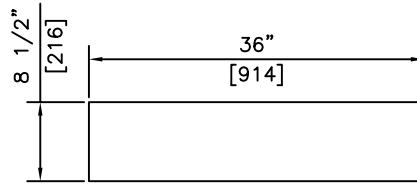

**ISOMETRIC**

**SECTION**

**NOTES:**

1) 27.6 MPa @ 28 DAYS

REVISED: MAR 2 2010

 <p><b>KON KAST</b> products (2005) Ltd. "Committed To Quality And Service"</p>	<p>3440 UNIVERSITY WAY KELOWNA B.C. V1V 1V9 PH: (250)765-1423 FX: (250)765-0820</p>	BY: PKR	<p><b>49" x 36" (1245x914)</b> <b>U - VOID</b> <b>THRUST BLOCK</b></p>	ITEM NO.
		DATE: MAR 11 05		<p><b>1479U</b></p>
		SCALE: NTS		