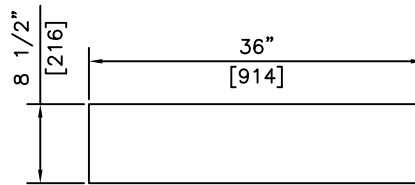

**ISOMETRIC**

**SECTION**

**NOTES:**

1) 27.6 MPa @ 28 DAYS

REVISED: MAR 2 2010

 <p><b>KON KAST</b> products (2005) Ltd. "Committed To Quality And Service"</p>	<p>3440 UNIVERSITY WAY KELOWNA B.C. V1V 1V9 PH: (250)765-1423 FX: (250)765-0820</p>	BY: PKR	<p><b>49" x 36" (1245x914)</b> <b>V - VOID</b> <b>THRUST BLOCK</b></p>	ITEM NO.
		DATE: MAR 11 05		<p><b>1479</b></p>
		SCALE: NTS		