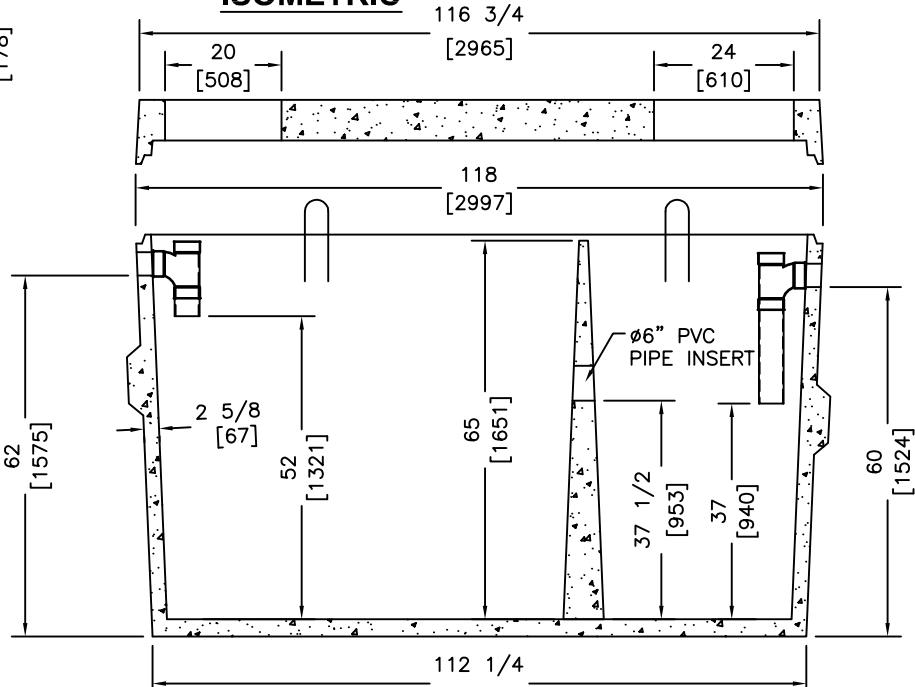

ISOMETRIC

C.S.A. B-66 LATEST [921]
 32MPa @ 28 DAYS
 TANK: 2743 kg LID: 1363 kg

REVISED: OCT 1 2019

ph: (250) 765 1423
 fx: (250) 765 0820
 www.konkast.com

DESCRIPTION

**750 GAL (3405L)
 TWO COMPARTMENT
 SEPTIC TANK - IND**

DRAWN BY: PKR
 DATE: JUN 20 05
 SCALE: NTS
 DRAWING:

136

"Committed To Quality And Service"