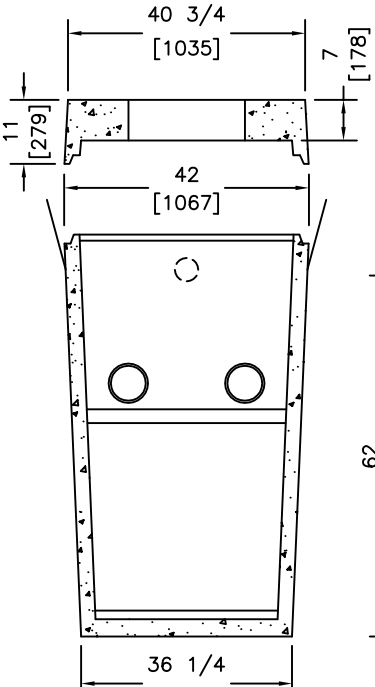

ISOMETRIC

C.S.A. B-66 LATEST [921]
 32MPa @ 28 DAYS
 TANK: 2743 kg LID: 1363 kg

REVISED: OCT 1 2019

ph: (250) 765 1423
 fx: (250) 765 0820
 www.konkast.com

DESCRIPTION

**750 GAL (3405L)
 TWO COMPARTMENT
 SEPTIC TANK - IND**

DRAWN BY: PKR
 DATE: JUN 20 05
 SCALE: NTS
 DRAWING:

136

"Committed To Quality And Service"