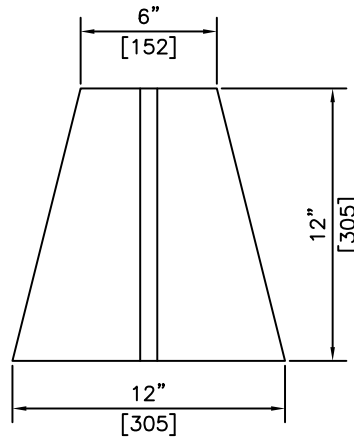

ISOMETRIC

SECTION

NOTES:

1) 27.6 MPa @ 28 DAYS

REVISED: MAR 9 2005

 KON KAST products (2005) Ltd. "Committed To Quality And Service"	3440 UNIVERSITY WAY KELOWNA B.C. V1V 1V9 PH: (250)765-1423 FX: (250)765-0820	BY: PKR	12" x 12" x 12" PYRAMID BLOCK	ITEM NO.
		DATE: MAR 9 05		1405
		SCALE: NTS		