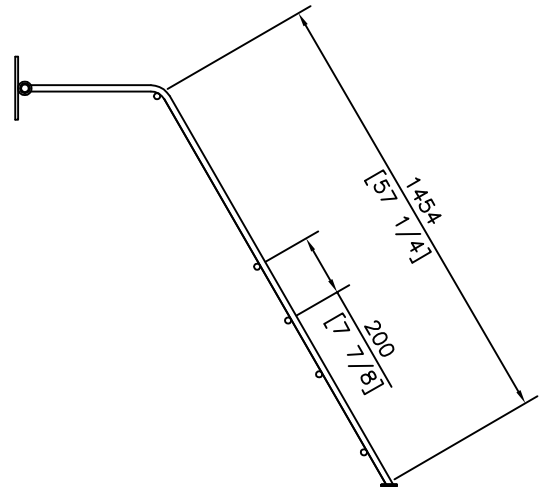

**TOP VIEW**

**FRONT VIEW**

**SIDE VIEW**

**NOTES:**

1) HOT DIPPED GALVANIZED

REVISED: JUNE 9 2011

 <p><b>KON KAST</b> products (2005) Ltd. "Committed To Quality And Service"</p>	<p>1313 INNOVATION DRIVE KELOWNA B.C. V1V 3B3 PH: (250)765-1423 FX: (250)765-0820</p>	<p>BY: PKR</p>	<p><b>HINGED GRATE</b> <b>"LARGE"</b> <b>HEADWALL</b></p>	<p>ITEM NO.</p>
		<p>DATE: JAN 10 11</p>		<p><b>1492HG</b></p>
		<p>SCALE: NTS</p>		