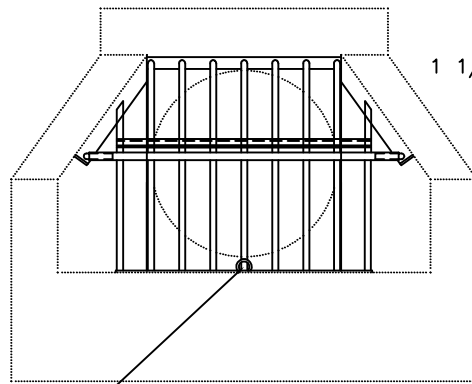

ISOMETRIC

ø2" LIFTING HOOP

FRONT VIEW

SIDE VIEW

NOTES:

1) HOT DIPPED GALVANIZED

REVISED: APR 2 2014

 <p>KON KAST products (2005) Ltd. "Committed To Quality And Service"</p>	<p>1313 INNOVATION DR KELOWNA B.C. V1V 3B3 PH: (250)765-1423 FX: (250)765-0820</p>	BY: PKR	<p>HINGED GRATE "SMALL" HEADWALL</p>	DRAWING
		DATE: MAR 17 05		1490HG
		SCALE: NTS		