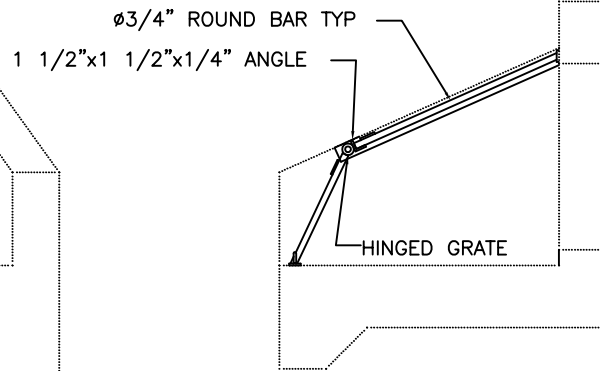

ISOMETRIC

ø2" LIFTING HOOP

FRONT VIEW

SIDE VIEW

NOTES:

1) HOT DIPPED GALVANIZED

REVISED: APR 2 2014

 <p>KON KAST products (2005) Ltd. "Committed To Quality And Service"</p>	<p>1313 INNOVATION DR KELOWNA B.C. V1V 3B3 PH: (250)765-1423 FX: (250)765-0820</p>	BY: PKR	<p>HINGED GRATE "SMALL" HEADWALL</p>	DRAWING
		DATE: MAR 17 05		1490HG
		SCALE: NTS		