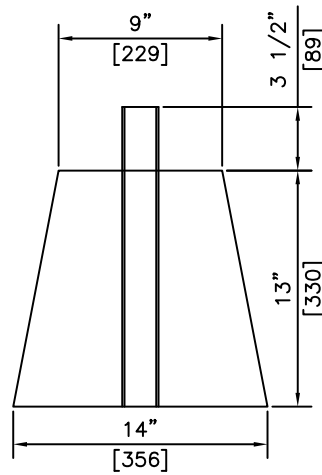

ISOMETRIC

SECTION

NOTES:

1) 30 MPa @ 28 DAYS

REVISED: MAR 1 2005

 <p>KON KAST products (2005) Ltd. "Committed To Quality And Service"</p>	<p>3440 UNIVERSITY WAY KELOWNA B.C. V1V 1V9 PH: (250)765-1423 FX: (250)765-0820</p>	BY: PKR	<p>TEMPORARY SIGN PEDESTAL</p>	ITEM NO.
		DATE: MAR 1 05		<p>943</p>
		SCALE: NTS		