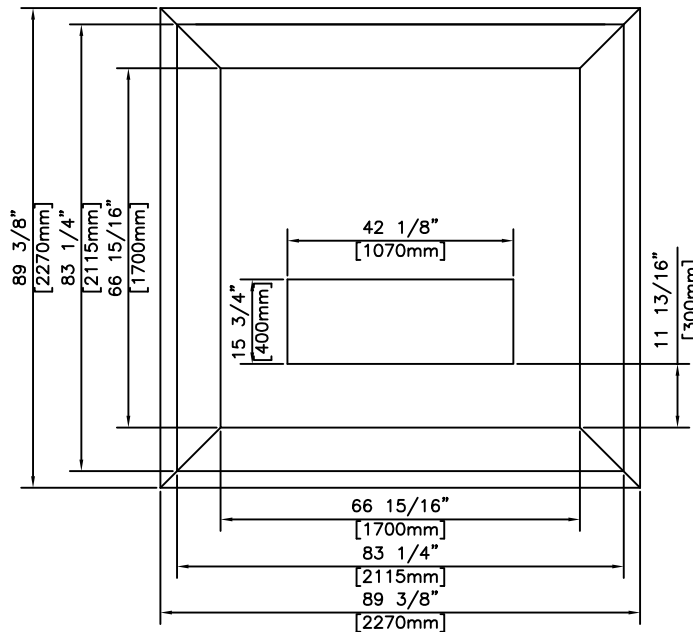

ISOMETRIC VIEW

PLAN VIEW

ELEVATION VIEW

KON KAST
products Ltd.

"Committed To Quality And Service"

3440 COLLEGE WAY
KELOWNA, B.C.
V1V-1V9
765-1423
FAX: 765-0820

BY: BMR

DATE: FEB 28 03

SCALE:

3Ø TRANSFORMER
PAD

ITEM NO.

1058D