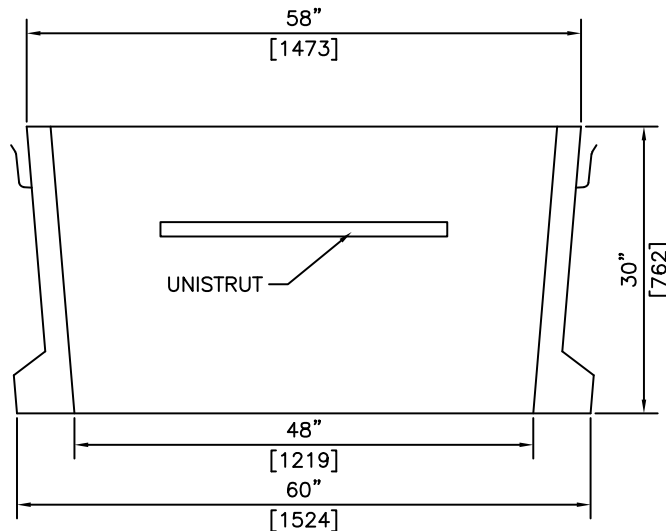

ISOMETRIC

SECTION

NOTES:

1) 27.6 MPA @ 28 DAYS

REVISED: MAY 3 2006

 <p>KON KAST products (2005) Ltd. "Committed To Quality And Service"</p>	<p>3440 UNIVERSITY WAY KELOWNA B.C. V1V 1V9 PH: (250)765-1423 FX: (250)765-0820</p>	<p>BY: PKR DATE: FEB 15 05 SCALE: NTS</p>	<p>58" x 58" x 30" PULLBOX WITH UNISTRUTS</p>	<p>ITEM NO. 1018</p>