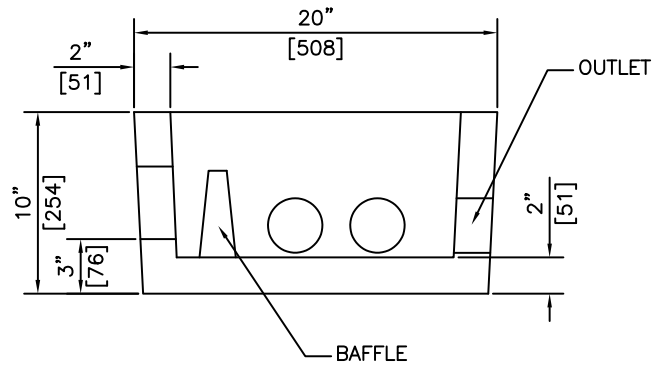

ISOMETRIC

SECTION

NOTES:
1) 25 MPa @ 28 DAYS

REVISED: FEB 14 2005

 KON KAST products (2005) Ltd. "Committed To Quality And Service"	3440 UNIVERSITY WAY KELOWNA B.C. V1V 1V9 PH: (250)765-1423 FX: (250)765-0820	BY: PKR DATE: FEB 14 05 SCALE: NTS	7 HOLE DISTRIBUTION BOX	ITEM NO. 203