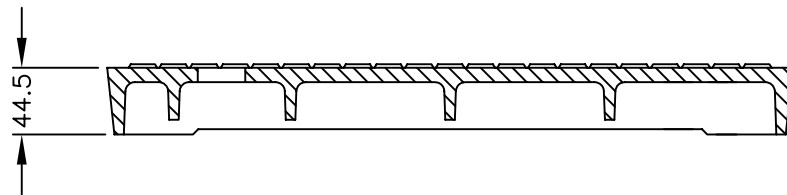

PLAN COVER

PLAN - COVER U/S REINF.

APPROX. WEIGHT: 12.25KG

	DOBNEY FOUNDRY LTD. SURREY B.C.
RATING-	
LID	NO. NO.37LID