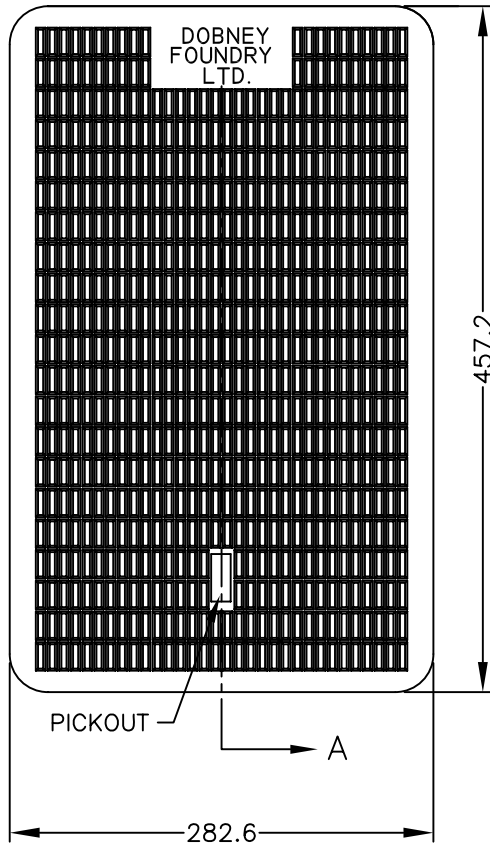

PLAN COVER

PLAN - COVER U/S REINF.

APPROX. WEIGHT: 12.25KG

	DOBNEY FOUNDRY LTD. SURREY B.C.
RATING-	
LID	NO. NO.37LID